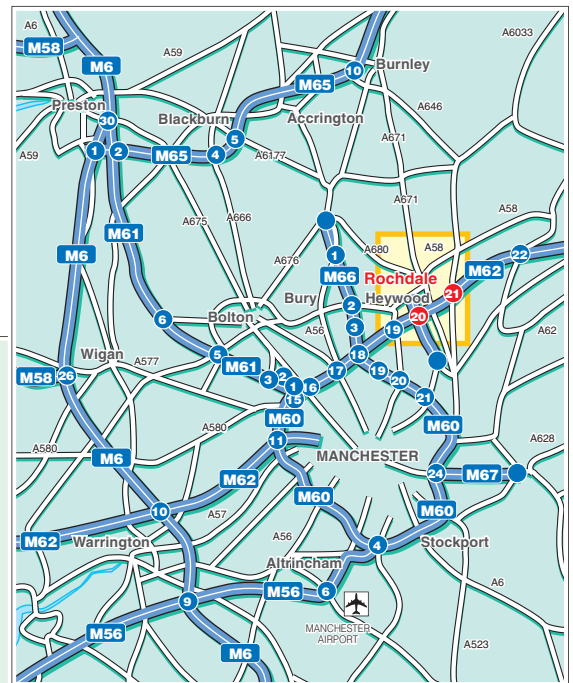

Public Transport

By Bus.
Bus routes 6, 7, 409, 435, 441.
For information contact Traveline on 0870 608 2608.

By Rail, Rochdale Station.
Approximately 10 minutes walk away.
For information on train operators and times phone National Rail Enquiries on 0845 7484950.

By Air, Manchester International Airport.
Approximately 40 minutes drive away.