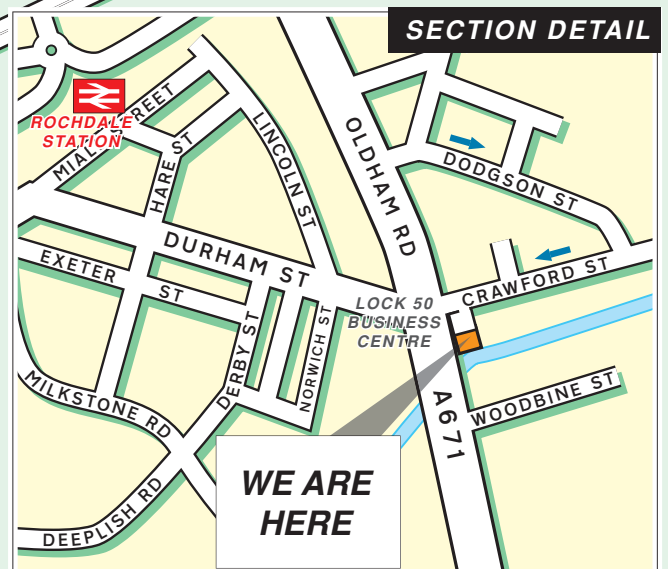

Public Transport

By Bus.
Bus routes 6, 7, 409, 435, 441.
For information contact Traveline on 0870 608 2608.

By Rail, Rochdale Station.
Approximately 10 minutes walk away.
For information on train operators and times phone National Rail Enquiries on 0845 7484950.

By Air, Manchester International Airport.
Approximately 40 minutes drive away.