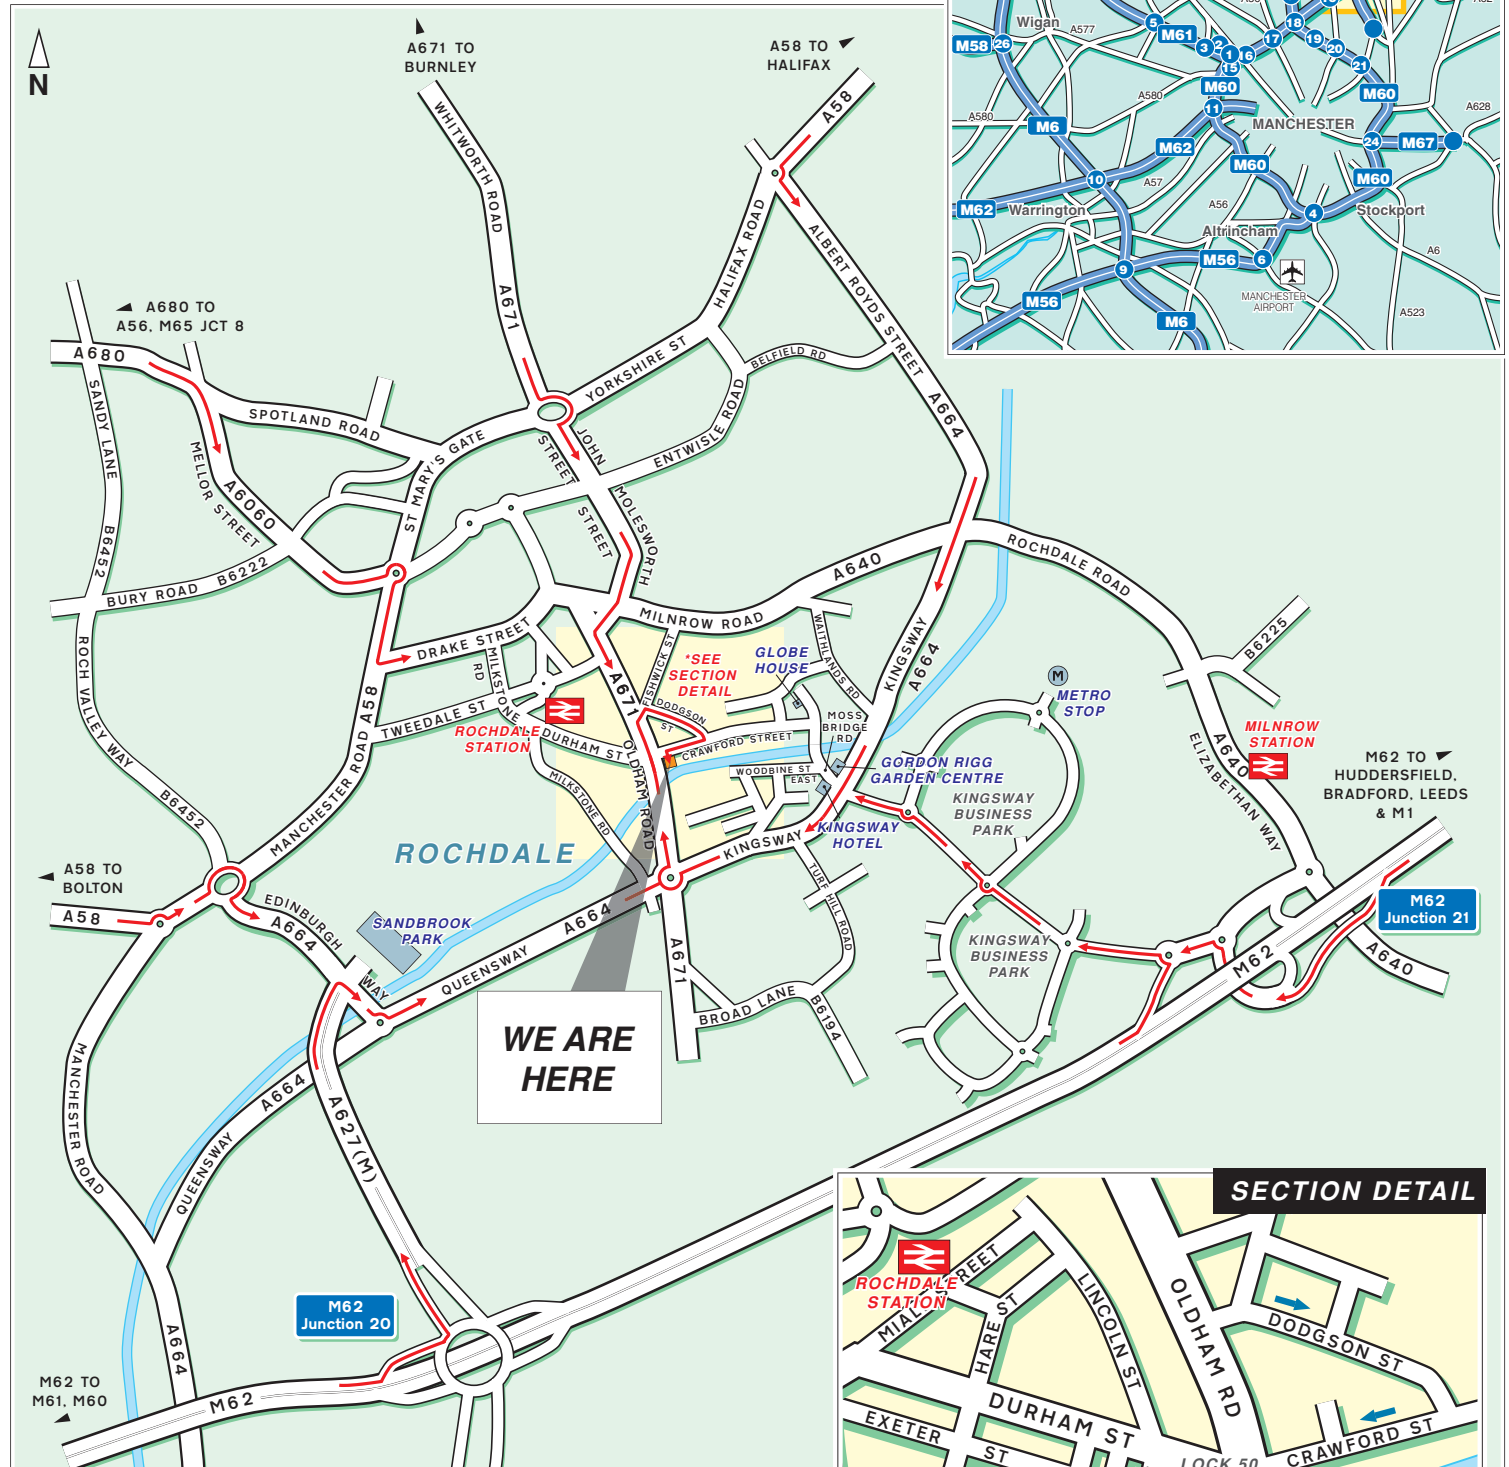

Public Transport

By Bus.
Bus routes 6, 7, 409, 435, 441.
For information contact Traveline on 0870 608 2608.

By Rail, Rochdale Station.
Approximately 10 minutes walk away.
For information on train operators and times phone National Rail Enquiries on 0845 7484950.

By Air, Manchester International Airport.
Approximately 40 minutes drive away.